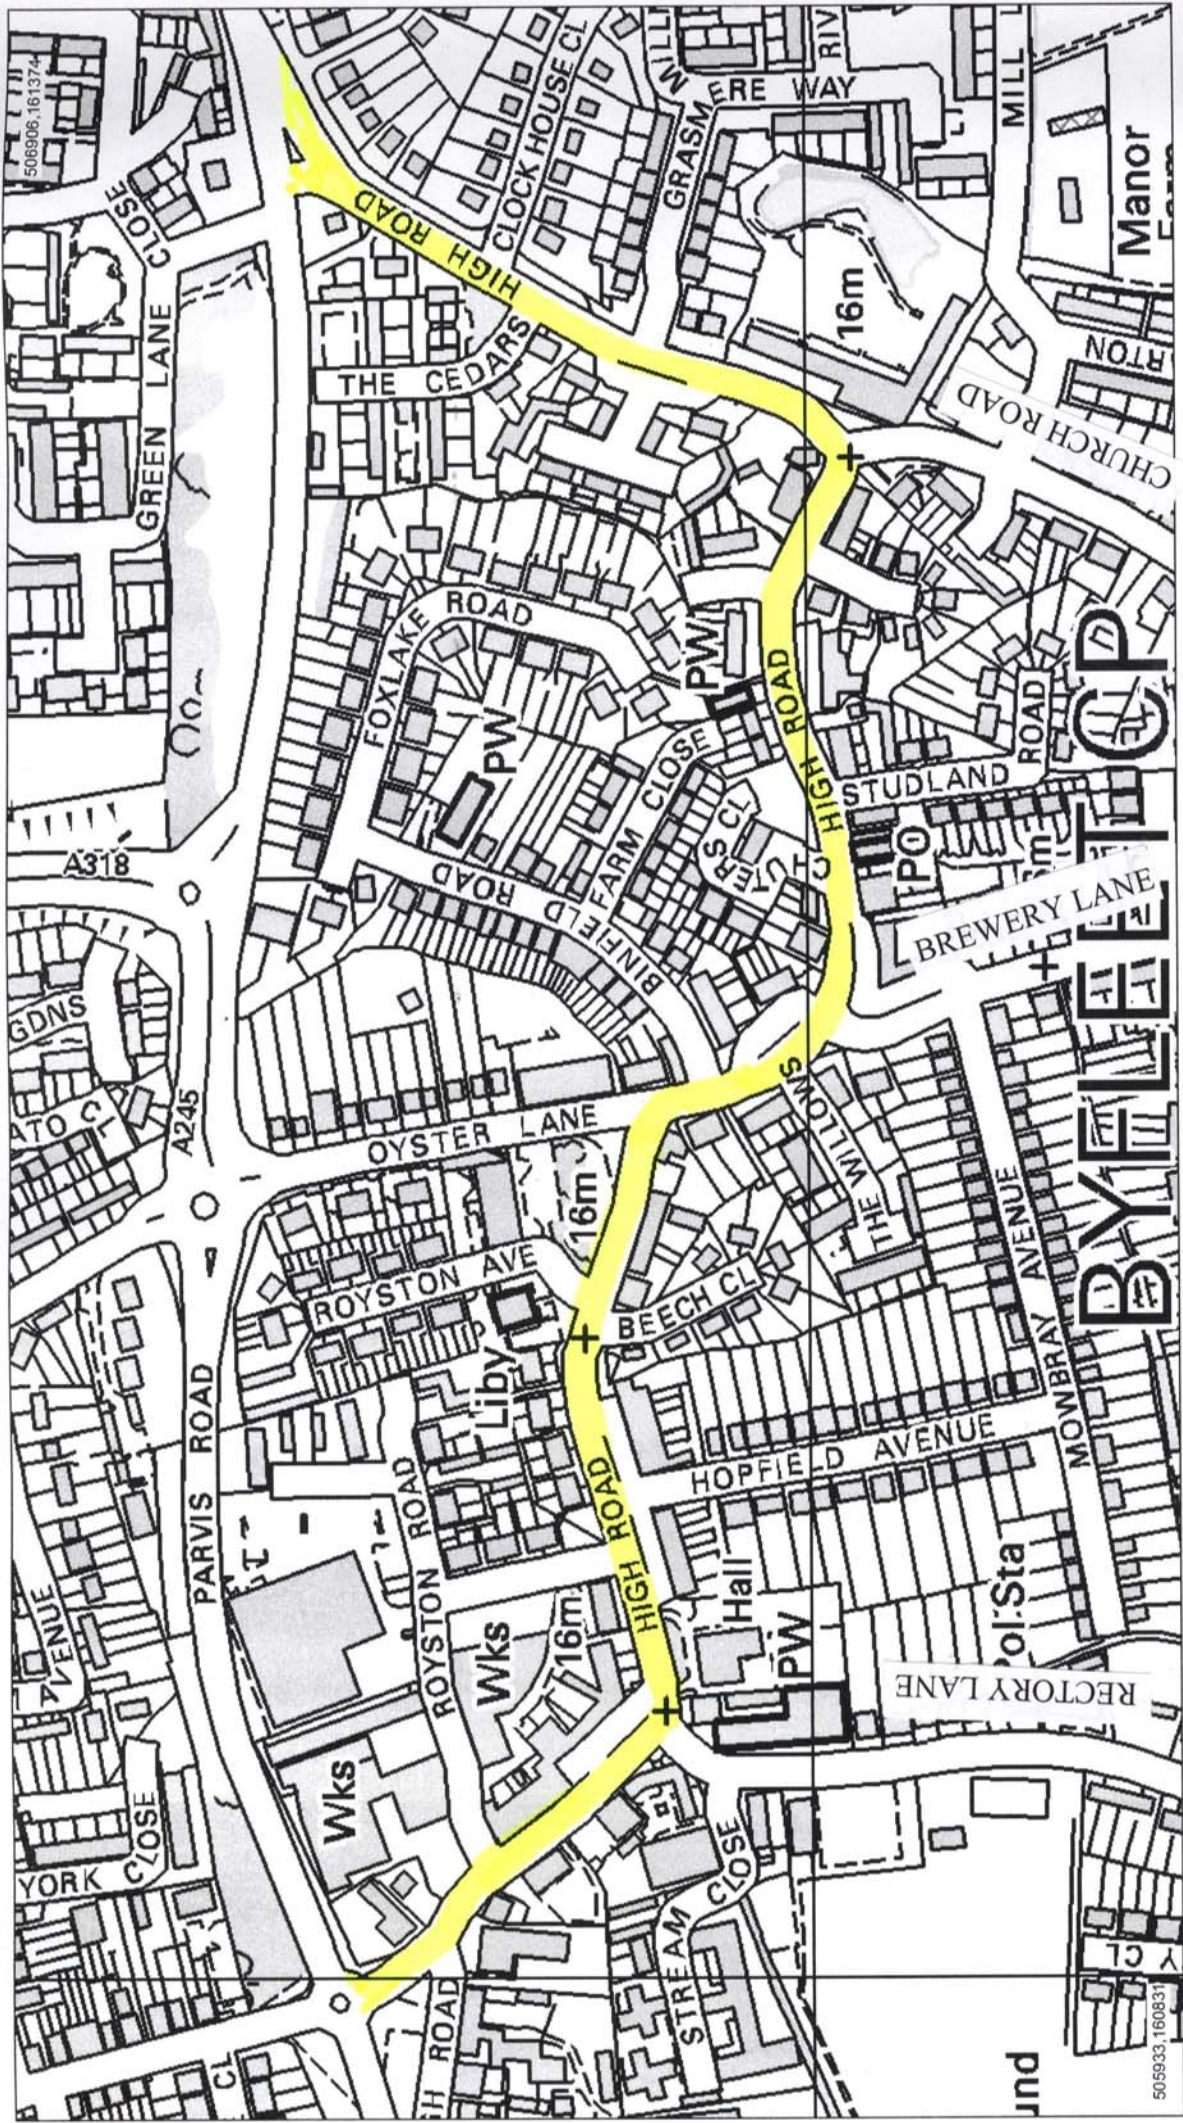

© Crown Copyright Licence No. 100019613,
Surrey County Council, 2006. Except A-Z
mapping © Copyright of the Publishers
Geographers' A-Z Map Company Ltd.

High Road, Byfleet - Location Plan

Scale 1:3500

Date: 11/01/2008

Printed by: JM

Drawing No.: 12586

505933, 160831